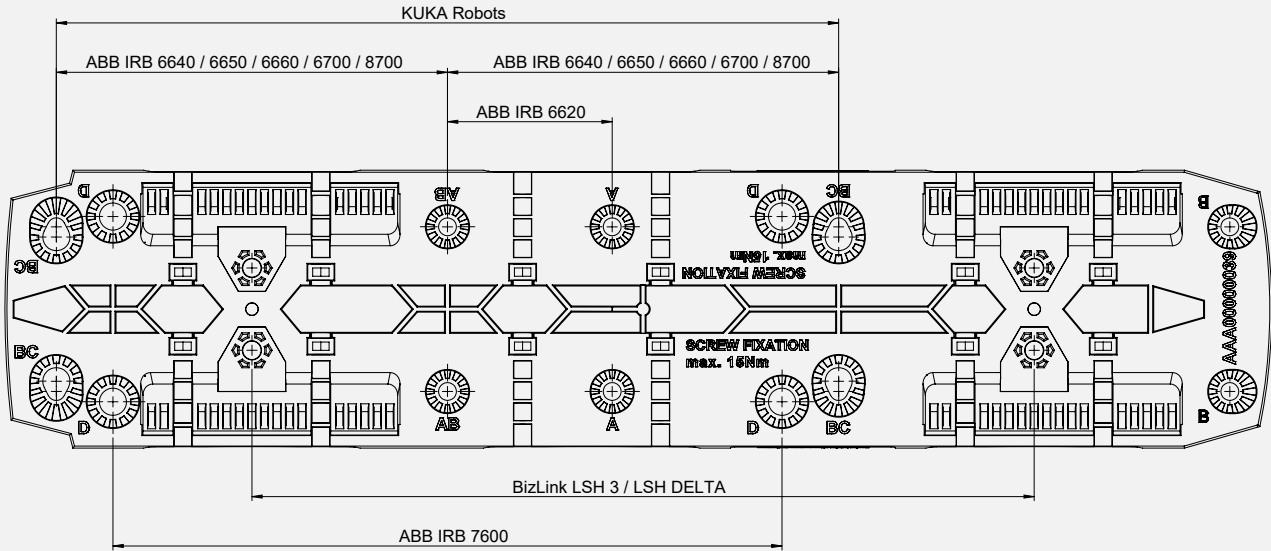

▶ **Robotic – LSH Delta Base plate ABB & KUKA (AAA00000039)**

**Mounting positions**

- ABB IRB 6620: A<sup>3)</sup>
- ABB IRB 6640: A-B<sup>2)</sup>
- ABB IRB 6650: A-B<sup>2)</sup>
- ABB IRB 6660: A-B<sup>2)</sup>
- ABB IRB 6700: A-B<sup>2)</sup>
- ABB IRB 7600: D<sup>1)</sup>
- ABB IRB 8700: A-B<sup>2)</sup>
- KUKA: C<sup>3)</sup>

Description:

- <sup>1)</sup> Only in combination with 2 x AAA00000032
- <sup>2)</sup> Only in combination with 2x AAA00000040
- <sup>3)</sup> Optionally with 2x AAA00000032

▶ **Information & downloads –**